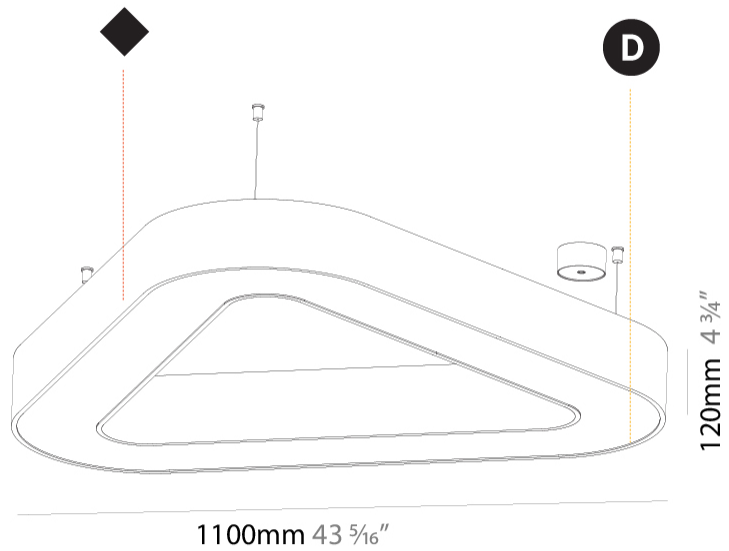

GENERAL

Series: Glorious
Subseries: Glorious Victory
Brand: Prolicht
Division: Architectural
Mounting Type: Suspension
Mounting Location: Ceiling
Subcategory: Ambient

PHYSICAL

Shape: Abstract
Length (mm): 1100
Length (in): 43 ⁵/₁₆
Width (mm): 1100
Width (in): 43 ⁵/₁₆
Height (mm): 120
Height (in): 4 ³/₄
Max. Overall Height (mm): 2120
Max. Overall Height (in): 83 ⁷/₁₆
Light Distribution: Direct
Weight (kg): 10.561
Weight (lbs): 23.23
Diffuser: PMMA - Opal or Micro-Prism
Fixture Finish: SSR / BKV / CWI / CRY / HAB / LAG / UFT / ITA / RUA / RUR / MIC / FTG / MYG / TWT / LOD / PUS / FRO / FUP / KIA / POP / BLS / SPG / MEY / GOH / GUM / CHC / COM / ABZ / JAG / OBR / MOS / ROR
Fixture Material: Aluminum

ELECTRICAL

Lamp Type: LED (Zhaga Standard)
Input Wattage (W): 45
Total Output Wattage (W): 36 / 28.8 (3500K)
Dimming: Non-Dimming / Phase Dimming (120Vac only) / 0-10V Dimming
Driver Included: Yes
Driver Location: Integrated
Driver Type: Constant Current - 120 / 277Vac
Driver Class: Class 2
Input Voltage (V): 120 - 277
Constant Current (MA): 350 / 900 (3500K)

LED

Color Temperature (°K): 3000 / 3500 / 4000
Max. Delivered Lumen (lm): 4150 / 4302 / 43390
CRI: >80 CRI
Efficiency (%): 0.65
Lamp Life (hrs): 50000

OPTICAL

RATINGS AND CERTIFICATIONS

Certified By: Certified for North American Standards
IP rating: IP20